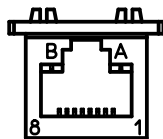

Diritti riservati All rights reserved

Date 06/11/06
Sign. T.Tedeschi

CX 4/2 JF
female-female connector RJ45 4P+2P

Scale
1:1