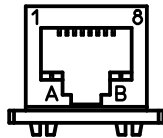

Diritti riservati All rights reserved

Date 06/11/06
Sign. T.Tedeschi

CX 4/2 JF
female-female connector RJ45 4P+2P

Scale
1:1