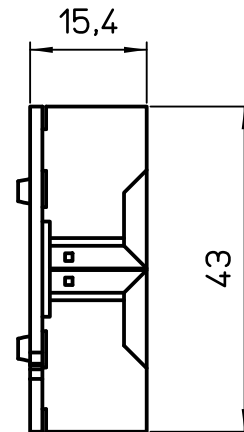

Diritti riservati All rights reserved

Date 06/11/06
Sign. T.Tedeschi

CX 4/2 JF
female-female connector RJ45 4P+2P

Scale
1:1