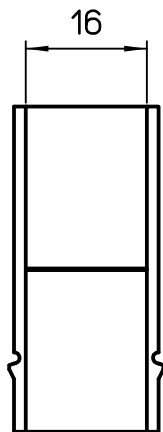

Diritti riservati All rights reserved

Date 06/11/06
Sign. T.Tedeschi

CX 4/2 JF
female-female connector RJ45 4P+2P

Scale
1:1