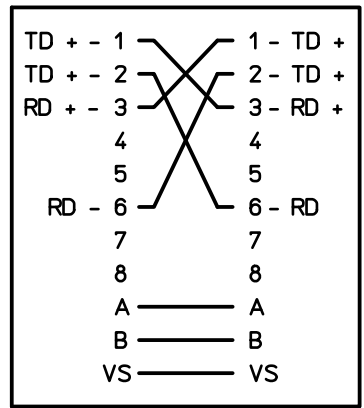

Diritti riservati All rights reserved

Date 06/11/06
Sign. T.Tedeschi

CX 4/2 JF
female-female connector RJ45 4P+2P

Scale
1:1